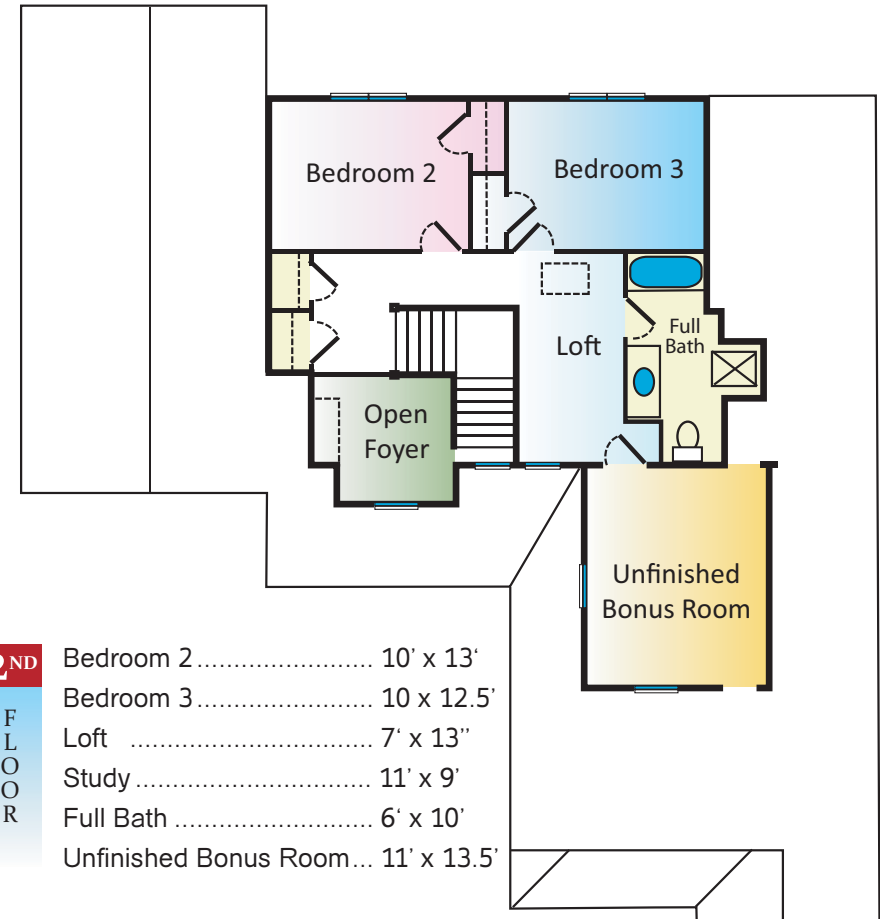

The Nantucket Cottage

2,290 square feet

1ST FLOOR	Kitchen	13' x 16'
	Great Room	16' x 19'
	Dining	13' x 13'
	Study	11' x 9'
	Master Bedroom	14' x 15'
	Walk-in Closet	8' x 9'
	Full Bath	8' x 14'
	Foyer	10' x 14'
Half Bath	7' x 12'	

2ND FLOOR	Bedroom 2	10' x 13'
	Bedroom 3	10' x 12.5'
	Loft	7' x 13'
	Study	11' x 9'
	Full Bath	6' x 10'
	Unfinished Bonus Room	11' x 13.5'