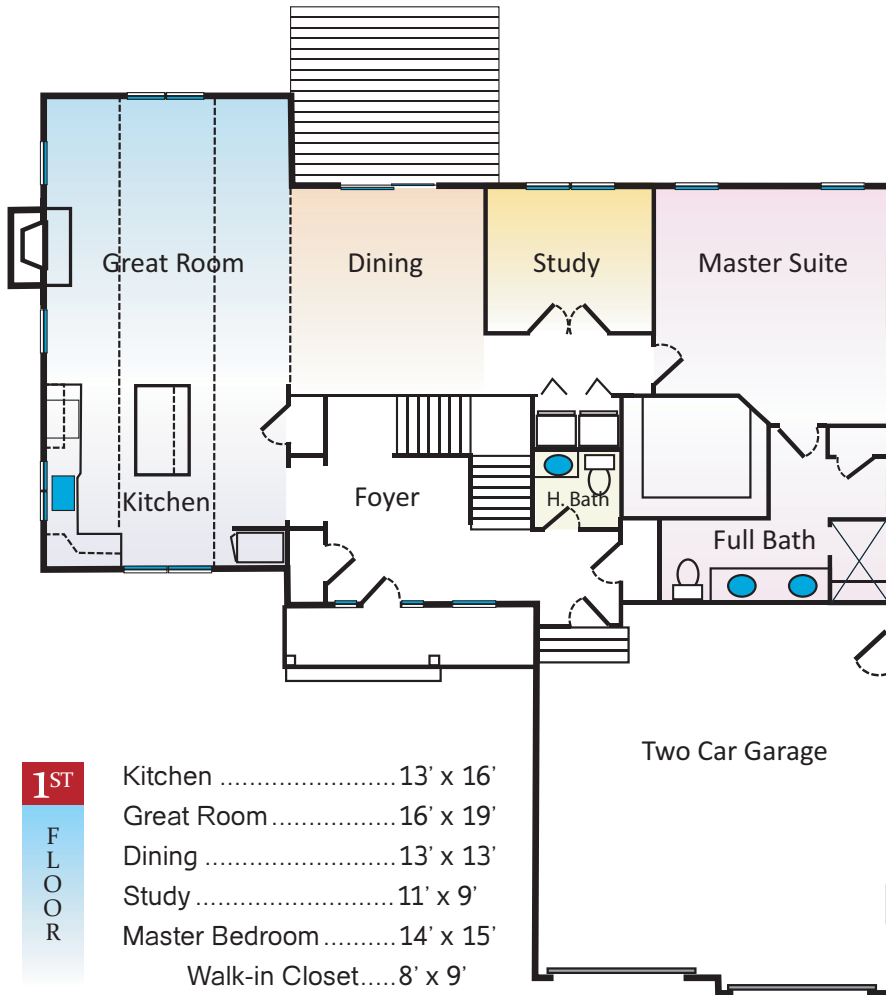

The Nantucket Cottage

2,290 square feet

1ST FLOOR	Kitchen	13' x 16'
	Great Room	16' x 19'
	Dining	13' x 13'
	Study	11' x 9'
	Master Bedroom	14' x 15'
	Walk-in Closet	8' x 9'
	Full Bath	8' x 14'
	Foyer	10' x 14'
Half Bath	7' x 12'	

2ND FLOOR	Bedroom 2	10' x 13'
	Bedroom 3	10' x 12.5'
	Loft	7' x 13'
	Study	11' x 9'
	Full Bath	6' x 10'
	Unfinished Bonus Room	11' x 13.5'