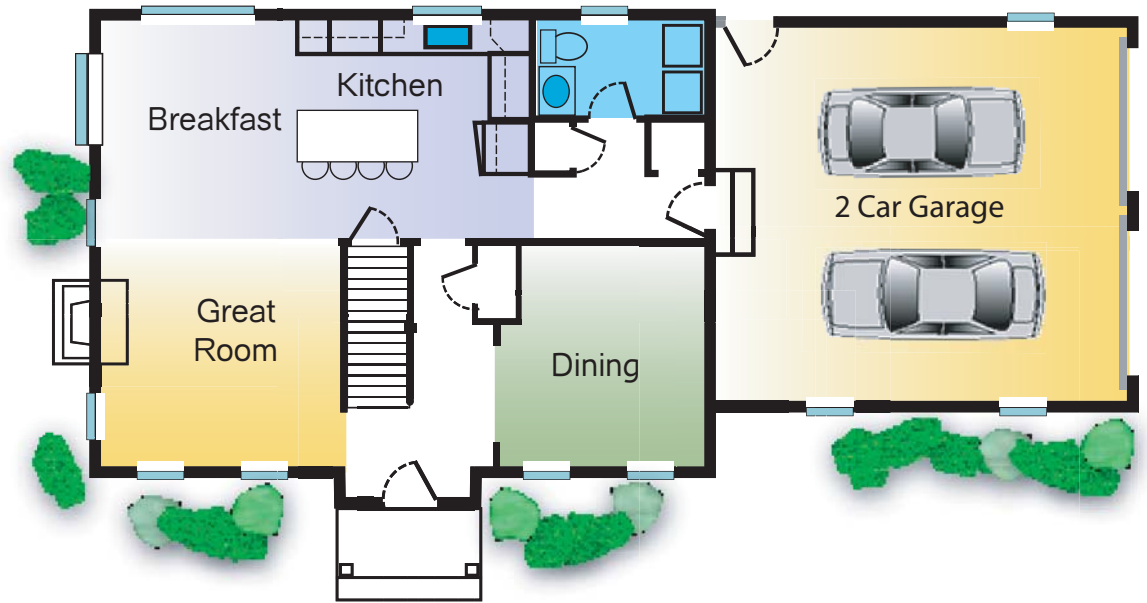

The Concord

2,372 square feet

1 ST FLOOR	Dining Room.....	12' x 13'
	Great Room	14' x 16'
	Kitchen	13' x 24'
	Laundry, Half Bath	6' x 10'

2 ND FLOOR	Master Suite.....	13'6" x 17'6"
	Master Bath	7' x 9'
	Bedroom 2	10' x 12'
	Bedroom 3	11' x 13'
	Bedroom 4	14' x 24'
	Full Bath	6' x 9'