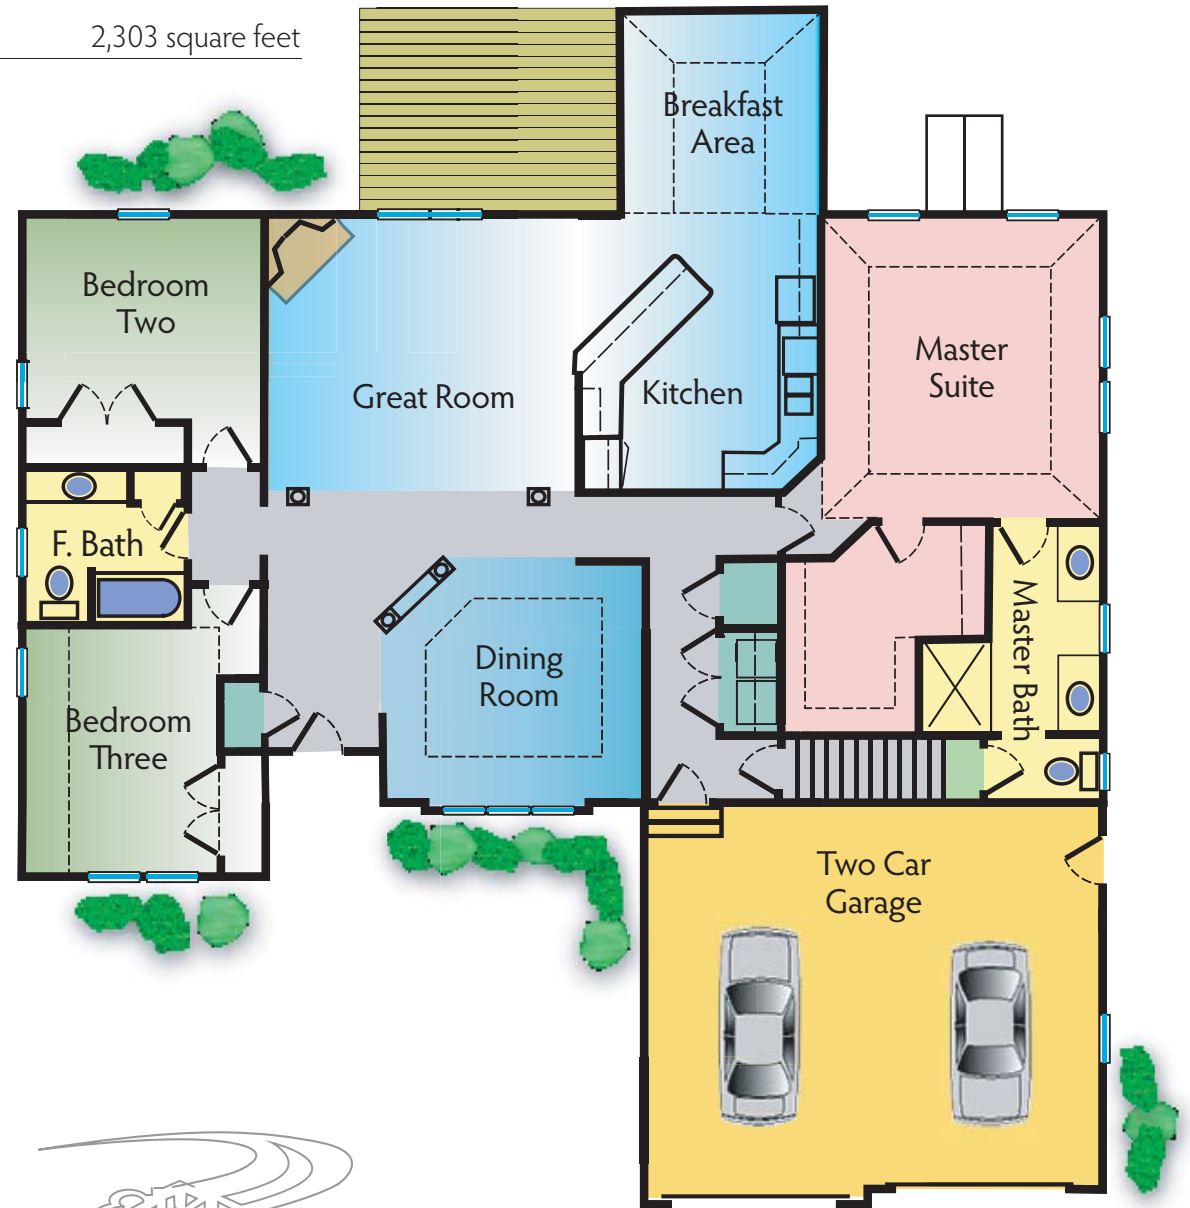

The Rockport

LOT 59, Watercourse Place, Plymouth

2,303 square feet

Kitchen.....	15.5" x 13.0"
Breakfast area.....	11.5" x 11.5"
Great room.....	17.0" x 15.5"
Dining room.....	14.5" x 13.5"
Master bedroom.....	17.0" x 15.5"
Bedroom two.....	13.75" x 11.5"
Bedroom three.....	13.5" x 11.0"
Foyer.....	14.0" x 6.0"
Deck.....	14.0" x 12.0"