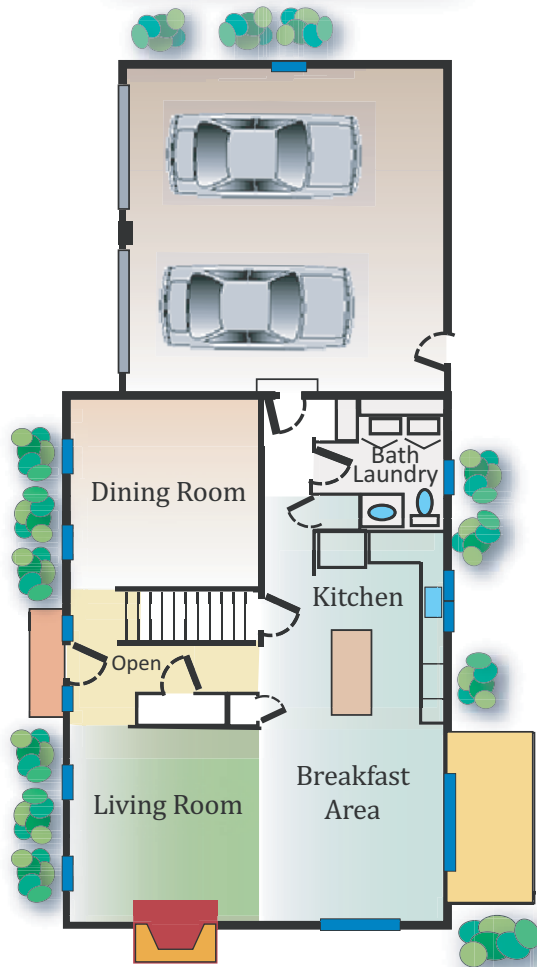

The Winslow

WATERCOURSE PLACE, PLYMOUTH

1ST FLOOR

Living Room: 14x15 Fireplace, HW Floor
 Dining Room: 13x13 Hard Wood Floor
 Kitchen: 13x26 HW Floor, Pantry
 Bath 1: 6x9 Ceramic Tile Floor

2ND FLOOR

Master Bedroom: 18x22....Full Bath, Walk-in
 Closet, W/WCarpet
 Bedroom 2: 12x13....Wall to Wall Carpet
 Bedroom 3: 13x14....Wall to Wall Carpet
 Bedroom 4: 11x13....Wall to Wall Carpet
 Bath 2: 9x9.....Ceramic Tile Floor
 Bath 3: 8x9.....Ceramic Tile Floor