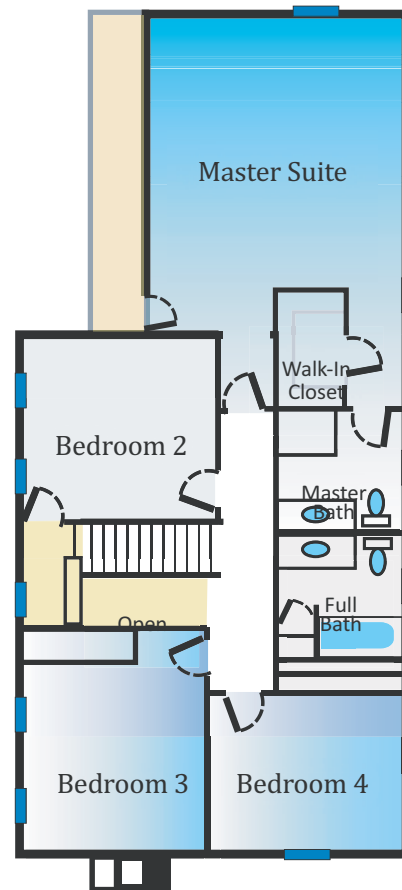

The Winslow

WATERCOURSE PLACE, PLYMOUTH

1ST FLOOR

Living Room: 14x15 Fireplace, HW Floor
 Dining Room: 13x13 Hard Wood Floor
 Kitchen: 13x26 HW Floor, Pantry
 Bath 1: 6x9 Ceramic Tile Floor

2ND FLOOR

Master Bedroom: 18x22....Full Bath, Walk-in
 Closet, W/WCarpet
 Bedroom 2: 12x13....Wall to Wall Carpet
 Bedroom 3: 13x14....Wall to Wall Carpet
 Bedroom 4: 11x13....Wall to Wall Carpet
 Bath 2: 9x9.....Ceramic Tile Floor
 Bath 3: 8x9.....Ceramic Tile Floor